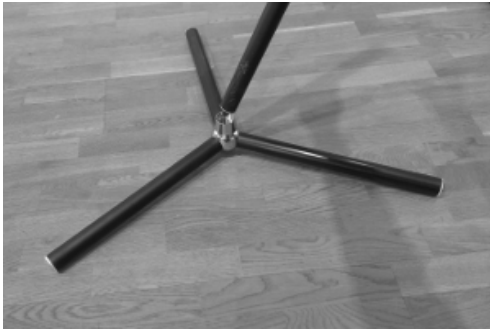

## Stage tripod feet - Set up manual

You can also see Stage setup manual on Youtube

Accessory: Maxilite LED